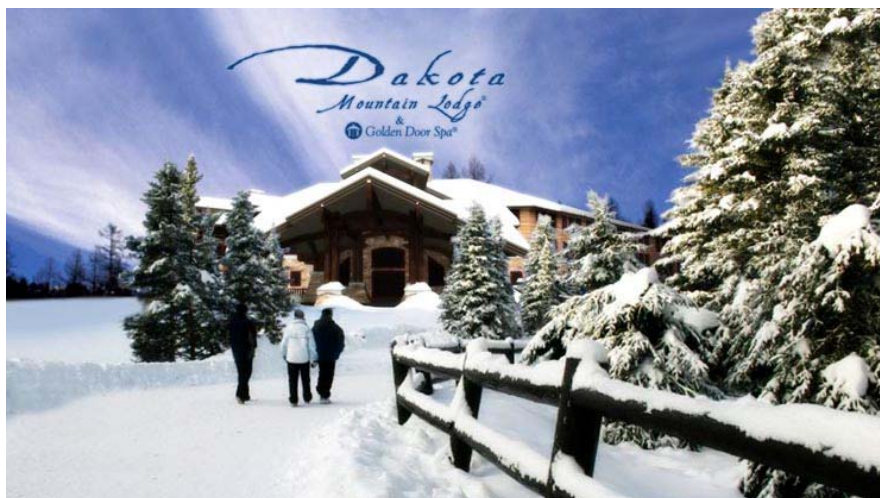

The Waldorf=Astoria Collection signs first ski management agreement in Park City, Utah

Released on: April 9, 2008, 8:30 am

Press Release Author: [Waldorf=Astoria](#)

Industry: [Consumer Services](#)

Press Release Summary: The Waldorf=Astoria Collection's Dakota Mountain Lodge is to debut at The Canyons as Hilton's first ski management property

Press Release Body: **The Waldorf=Astoria Collection** and **DuVal Development** have announced the signing of the **Dakota Mountain Lodge**, a **Waldorf=Astoria Collection** hotel and **Hilton's first ski management property**. Located in Park City, Utah as part of The Canyons, Utah's largest ski and snowboard resort and one of the largest in the United states, the **Dakota Mountain Lodge** will offer guests an assortment of unique experiences and discoveries for luxury ski enthusiast travelers. Completion and opening is scheduled for spring 2009.

Welcoming this hotel into [The Waldorf=Astoria Collection](#), **Ernest Wooden, Jr., executive vice president-brand management** said, *"Selection for the **Waldorf=Astoria Collection** is exclusive. Only landmark hotels with a reputation for superior service, a luxurious sense of place and unique architecture or artistic and historical significance receive such designation. Befitting of a [luxury hotel](#), **Dakota Mountain Lodge** ideally represents The **Waldorf=Astoria Collection** brand within the scenic State of Utah."*

Guests will see **The Waldorf=Astoria Collection's** hallmarks of discovery and unique experiences throughout the lodge's impressive offerings, including access to The Canyons' new Frostwood Gondola, which is currently under construction and will be adjacent to the **Dakota Mountain Lodge**. Guests will be able to ski-in/out to The Canyons' slopes with personal ski valets escorting their equipment to and from the gondola.