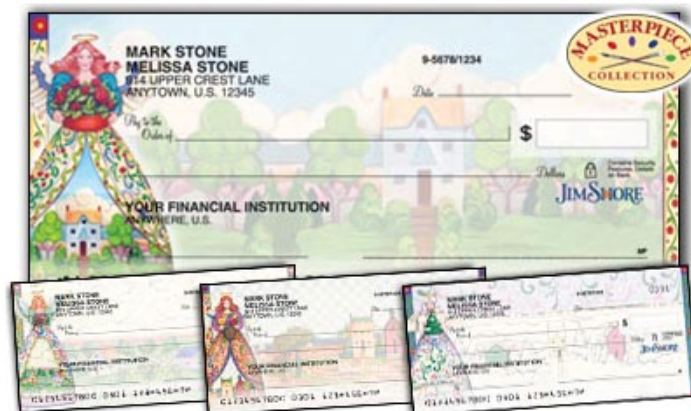

Jim Shore's Angels Are Now Part Of Artistic Checks' Masterpiece Collection

Released on: February 13, 2009, 7:25 pm
Author: Stephanie Demetriou/[Artistic Checks](#)
Industry: [Marketing](#)

Through its Masterpiece Collection, Artistic Checks has been able to showcase the artwork of many well-known artists on checks and other banking accessories. Artistic Checks continues to expand its assortment of Masterpiece personal checks with the addition of Jim Shore's seasonal angels.

Artistic Checks is thrilled to have the work of such a talented artist on its personal banking products. Jim Shore is known worldwide for his stone resin figurine works of art resembling hand-carved wood, folk art paintings and country décor home accessories. This award-winning artist has loved creating artwork since as far back as he can remember and it truly shines through in his work. Artistic Checks is proud to be offering his

Jim Shore's Angels

Jim Shore's Angels
Address Labels

Jim Shore's Angels
Personal Cards

Jim Shore's Angels
Canvas Checkbook Cover

artwork in another format for his collectors to enjoy.

In February, 2009, Artistic Checks launched its new product suite, "Jim Shore's Angels," through its Masterpiece Collection on www.artisticchecks.com. The personal checks and address labels feature four rotating designs of angels, which represent the four seasons, against landscapes of peaceful, country towns. The paintings are infused with folk-art colors and patterns that give them a very country décor look. The product suite also offers a personal contact card and printed canvas checkbook cover also featuring Jim Shore's angel artwork.