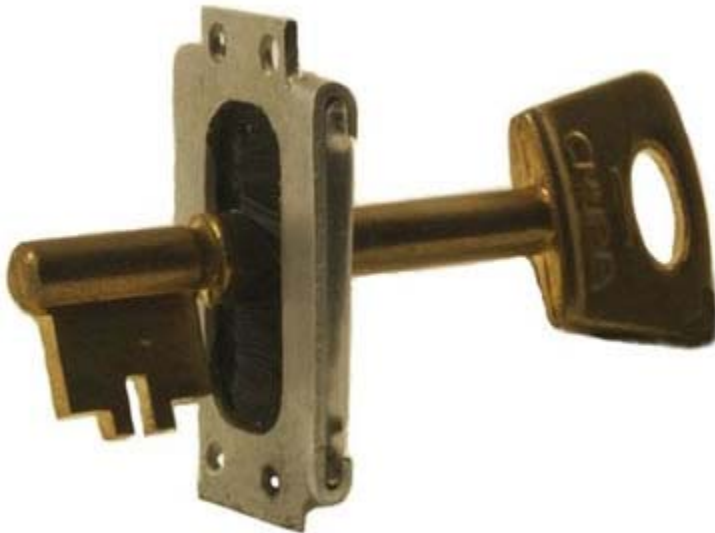

ever, this great web store is a one stop shop for new [door handles](#), draught excluders, [escutcheons](#) and much more.

Pay a visit to Door Furniture Direct today, to find out more about exclusive brush keyhole draught excluders and much more today.

Contact Details: Robert Bernard & Son Ltd
26-30 Oxton Road
Birkenhead
Merseyside
CH41 2QJ
0151 652 3136
sales@doorfurnituredirect.co.uk

MEDIA:

PHOTO:

JPEG

~~~~~

Press release distributed via EPR Network (<http://express-press-release.net/submit-press-release.php>)